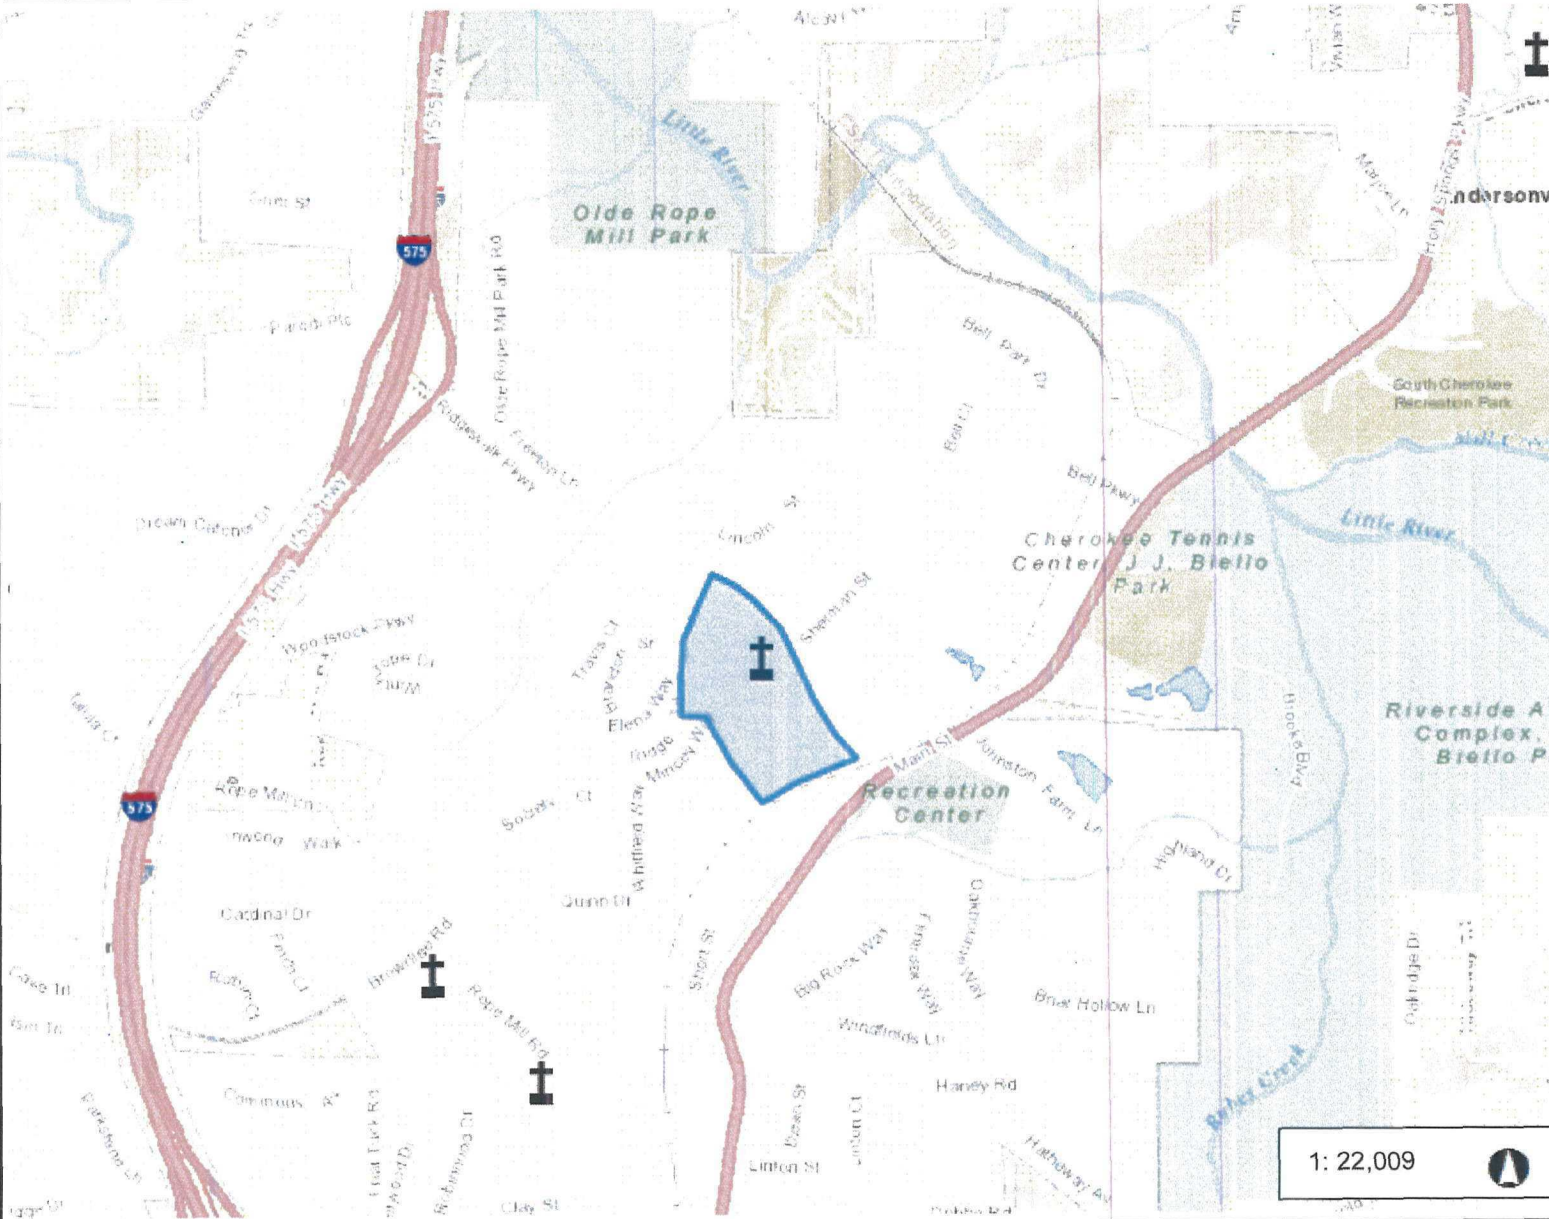

North Point Ministries, Inc. Location Map

Legend

⊥ Churches

1: 22,009

This map is a user generated static output from an Internet mapping site and is for reference only. Data layers that appear on this map may or may not be accurate, current, or otherwise reliable. THIS MAP IS NOT TO BE USED FOR NAVIGATION